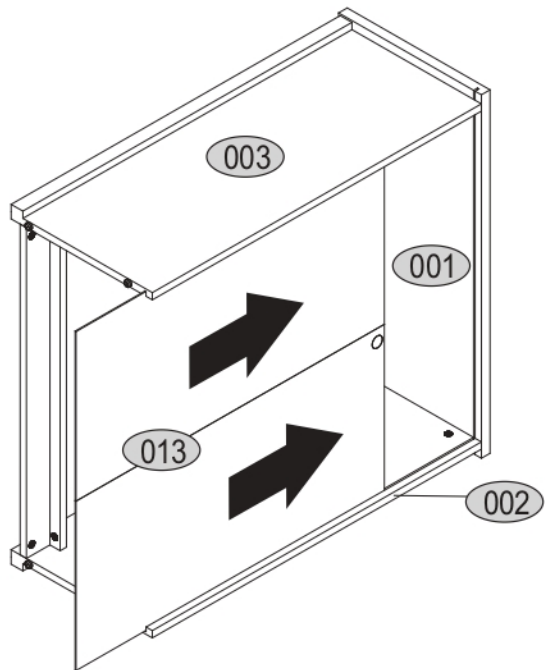

5

6

n14	p25	n260.01	p17	f3	l2
x1	x9	x1	x1	x1	x6

7

p25	m9
x12	x2

x2

8

p52
x12

x2