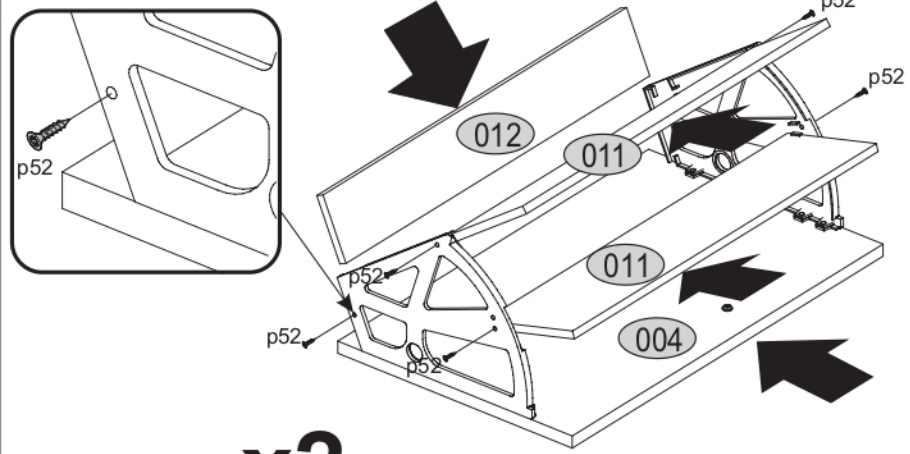

5

6

n14	p25	n260.01	p17	f3	l2
x1	x9	x1	x1	x1	x6

7

p25	m9
x12	x2

x2

8

p52
x12

x2